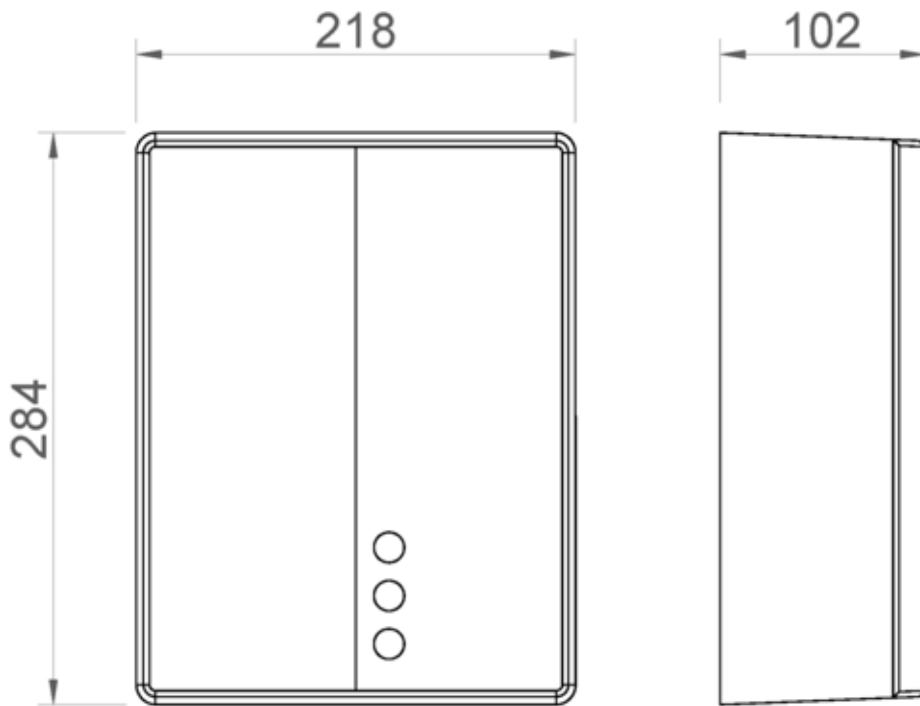

velo TECHNICAL DATA

- Housing made of a single piece of stainless steel white finish, 1,2 mm thick.
- Electronic infrared sensor that stops the function when the hands leave the active range.
- Air temperature (room temperature of 20°C): 60 °C.
- Universal motor without brushes (maintenance not needed).
- Motor speed: 2800 r.p.m.
- Air speed: 65 km/h.
- Total power: 2050 W (optional 1200 W).
- Motor power: 110 W.
- Voltage/Frequency: 220-240 V ~ 50/60 Hz.
- Electrical isolation: Class II.
- Maximum consumption: 9 A.
- Noise level from 2 meters: 60 dBA.
- Protection index: IPX1.
- Dimensions: 284 height x 218 width x 102 depth (mm).
- Net weight: 3,9 kg.
- Weight with individual packing: 4,3 kg.
- With safety thermal limiter and automatic stoppage due to vandalism.
- Function: place your hands under the appliance. The hand dryer will start automatically and it continues working while the hands are within the active range. The device switches off after a few seconds of removal .
- Cleaning: stainless steel needs maintenance because dust can eventually damage the chromium (Cr) content in stainless steel. We recommend monthly cleaning with a stainless steel special cleaner.
- Estimated drying time: 40 seconds. Adjustable time by potentiometer from 0 to 90 seconds.

AUTOMATIC HAND DRYER

CODE 01481.W

TECHNICAL DRAWING

DIMENSIONS IN mm

Velo Hand Dryers
Suite 1A Level 2
802-808 Pacific Highway
Gordon NSW 2072
www.velohanddryers.com.au
sales@velohanddryers.com.au