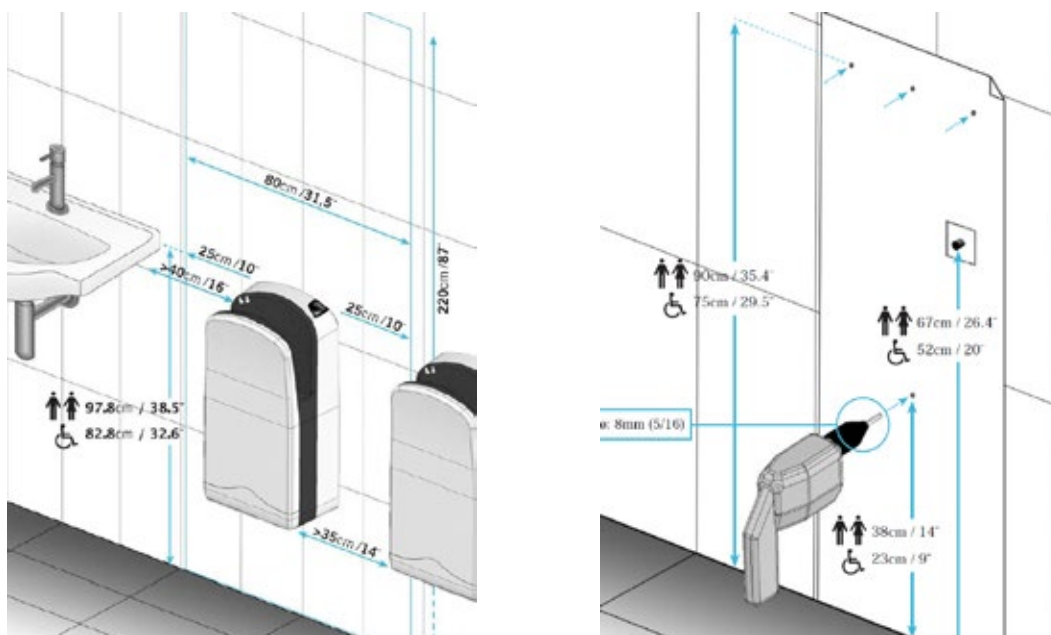

velo TECHNICAL DATA

- Exterior Shell and water tank made of high impact ABS of 2,6 mm thickness.
- Exit temperature of the air at an ambient temperature of 20°C.
- 2 universal type motors with brushes (maintenance required).
- Motor speed of 30000 r.p.m.
- Air speed: 370 km/h.
- Total power of 1760 W.
- Motor power: 1760 W.
- Voltage/Frequency: 220 240 V 50/60 Hz. 110/120 V version available (consult).
- Electric isolated: Class II.
- Automatic stop due to vandalism.
- Maximum consume of 8 A.
- Audible pressure at 2 meters: 70 dBA.
- Index protection: IPX1.
- Dimensions: 617 height x 300 width x 195 depth (mm).
- Weight: 9,55 kg.
- Function: place your hands in the inner channel of the device, without the need to move them.
- Cleaning: is recommended with a cotton cloth slightly moistened in a soapy solution. Then, dry it.
- Estimated drying time: 10- 15 seconds.

velo

HAND DRYER CODE 01303.W

velo TECHNICAL DRAWING

DIMENSIONS IN mm

velo INSTALLATION

In toilet areas with a high frequency use, the recommendation is to install one hand dryer for each toilet. In toilet areas with a lower frequency of use, the recommendation is to install one hand dryer for every two sinks or two dryers for every three washbasins. Installation should be as shown in pictures both for standard or adapted bathrooms.