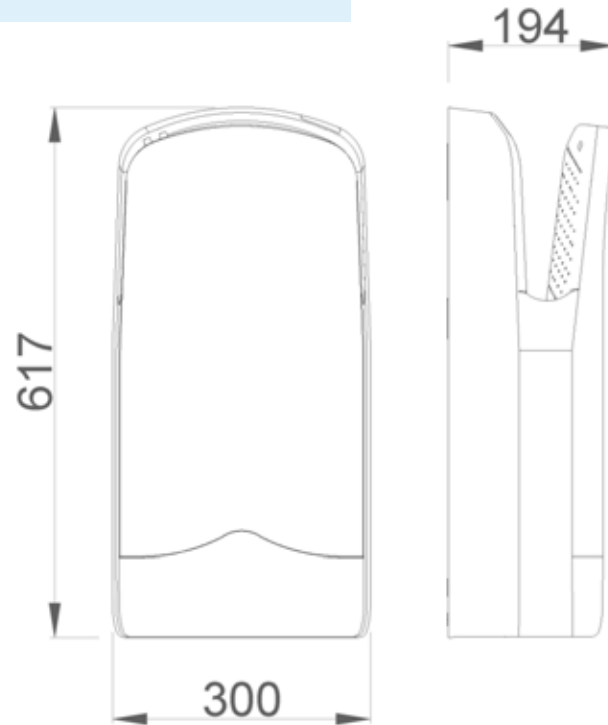

velo TECHNICAL DATA

- Exterior Shell and water tank made of high impact ABS of 2,6 mm thickness.
- Exit temperature of the air at an ambient temperature of 20°C.
- 2 universal type motors with brushes (maintenance required).
- Motor speed of 30000 r.p.m.
- Air speed: 370 km/h.
- Total power of 1760 W.
- Motor power: 1760 W.
- Voltage/Frequency: 220 240 V 50/60 Hz. 110/120 V version available (consult).
- Electric isolated: Class II.
- Automatic stop due to vandalism.
- Maximum consume of 8 A.
- Audible pressure at 2 meters: 70 dBA.
- Index protection: IPX1.
- Dimensions: 617 height x 300 width x 195 depth (mm).
- Weight: 9,55 kg.
- Function: place your hands in the inner channel of the device, without the need to move them.
- Cleaning: is recommended with a cotton cloth slightly moistened in a soapy solution. Then, dry it.
- Estimated drying time: 10- 15 seconds.

velo

HAND DRYER CODE 01303.W

velo TECHNICAL DRAWING

DIMENSIONS IN mm

velo INSTALLATION

In toilet areas with a high frequency use, the recommendation is to install one hand dryer for each toilet. In toilet areas with a lower frequency of use, the recommendation is to install one hand dryer for every two sinks or two dryers for every three washbasins. Installation should be as shown in pictures both for standard or adapted bathrooms.