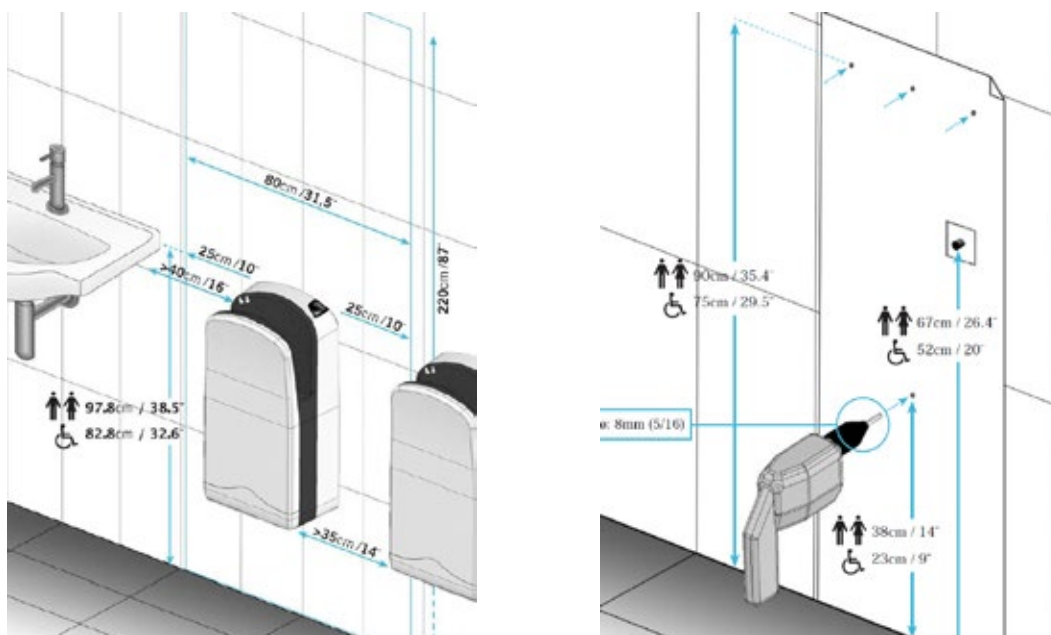

velo **TECHNICAL DATA**

- Exterior Shell and water tank made of high impact ABS of 2,6 mm thickness.
- Exit temperature of the air at an ambient temperature of 20°C.
- 2 universal type motors with brushes (maintenance required).
- Motor speed of 30000 r.p.m.
- Air speed: 370 km/h.
- Total power of 1760 W.
- Motor power: 1760 W.
- Voltage/Frequency: 220 240 V 50/60 Hz. 110/120 V version available (consult).
- Electric isolated: Class II.
- Automatic stop due to vandalism.
- Maximum consume of 8 A.
- Audible pressure at 2 meters: 70 dBA.
- Index protection: IPX1.
- Dimensions: 617 height x 300 width x 195 depth (mm).
- Weight: 9,55 kg.
- Function: place your hands in the inner channel of the device, without the need to move them.
- Cleaning: is recommended with a cotton cloth slightly moistened in a soapy solution. Then, dry it.
- Estimated drying time: 10- 15 seconds.

velo

HAND DRYER CODE 01306.W

velo TECHNICAL DRAWING

DIMENSIONS IN mm

velo INSTALLATION

In toilet areas with a high frequency use, the recommendation is to install one hand dryer for each toilet. In toilet areas with a lower frequency of use, the recommendation is to install one hand dryer for every two sinks or two dryers for every three washbasins. Installation should be as shown in pictures both for standard or adapted bathrooms.