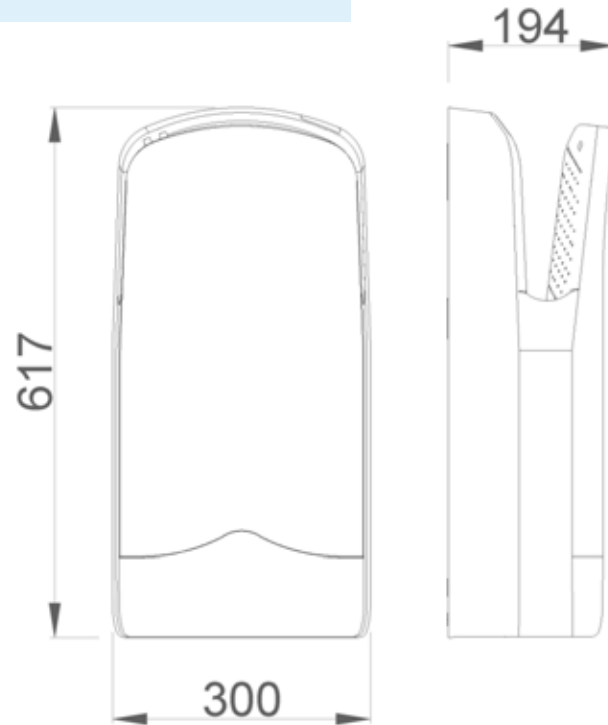

velo

HAND DRYER CODE 01306.W

velo TECHNICAL DRAWING

DIMENSIONS IN mm

velo INSTALLATION

In toilet areas with a high frequency use, the recommendation is to install one hand dryer for each toilet. In toilet areas with a lower frequency of use, the recommendation is to install one hand dryer for every two sinks or two dryers for every three washbasins. Installation should be as shown in pictures both for standard or adapted bathrooms.