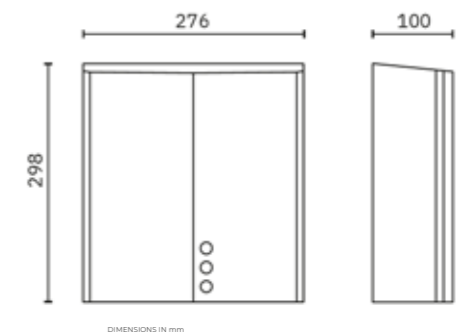

BENEFITS

SUPER FAST & ENERGY EFFICIENT

BUILT IN HEPA FILTER

SUPER SLIM DESIGN

ONE OF THE QUIETEST JET DRYERS IN ITS CLASS

VANDAL RESISTANT STAINLESS STEEL CASING