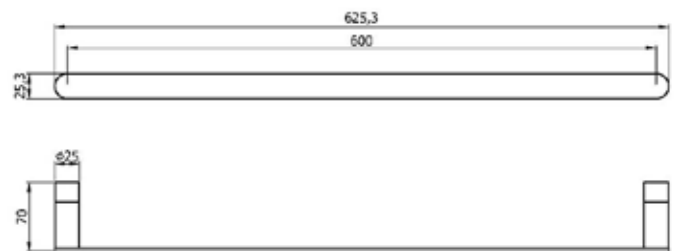

velo TECHNICAL DATA

- Made in stainless steel AISI 304 black finished.
- Dimensions: 25,3 height x 625,3 width x 70 depth (mm).
- Hidden wall fixation.
- Fixing material included.
- Cleaning: we recommend cleaning with a cotton cloth slightly moistened with a soap solution. Then dry it.

SUGGESTED TEXT FOR PRESCRIPTION

VELO towel rail, made in stainless steel AISI 304 black finished.
Dimensions: 25,3 height x 625,3 width x 70 depth(mm).

velo TECHNICAL DRAWING

DIMENSIONS IN mm

Related Products