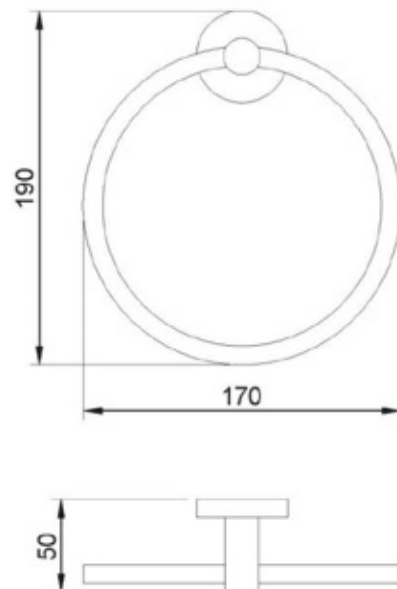

velo TOWEL RING

- Towel ring.
- Durability and resistance against corrosion.
- Suitable for public areas with high use frequency.
- Stainless steel satin finish.

velo TECHNICAL DATA

- Made of AISI 304 stainless steel satin finish.
- Dimensions: 190 height x 170 width x 50 depth (mm).
- Hidden wall fixations included.

velo TECHNICAL DRAWING

DIMENSIONS IN mm

SUGGESTED TEXT FOR PRESCRIPTION

Towel ring VELO, in AISI 304 stainless steel.
Dimensions: 190 height x 170 width x 50 depth (mm).

Related Products

16850.S	16852.S	16858.S	16851.S	16855.S	16856.S