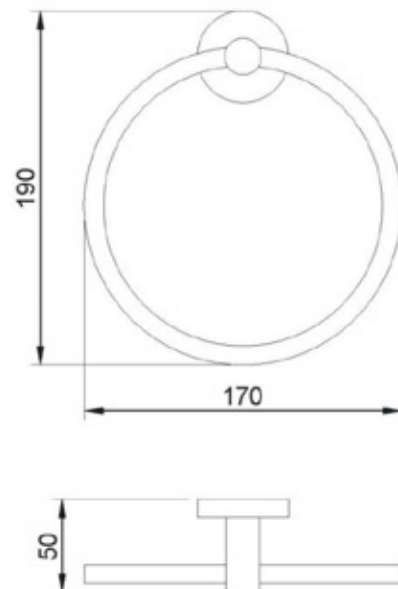

velo TOWEL RING

- Towel ring.
- Durability and resistance against corrosion.
- Suitable for public areas with high use frequency.
- Stainless steel black finish.

velo TECHNICAL DATA

- Made of AISI 304 stainless steel black finish.
- Dimensions: 190 height x 170 width x 50 depth (mm).
- Hidden wall fixations included.

velo TECHNICAL DRAWING

DIMENSIONS IN mm

SUGGESTED TEXT FOR PRESCRIPTION

Towel ring VELO, in AISI 304 stainless steel.
Dimensions: 190 height x 170 width x 50 depth (mm).

Related Products

16850.N	16852.N	16851.N	16854.N	16855.N	16856.N