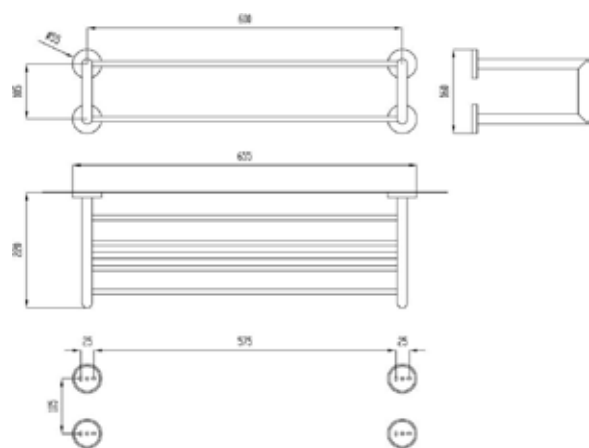

## velo TECHNICAL DATA

- Made in AISI 304 stainless steel.
- Dimensions: 160 height x 655 width x 221 depth (mm).
- Hidden wall fixations included.

## SUGGESTED TEXT FOR PRESCRIPTION

Towel grid VELO, made in AISI 304 stainless steel black finished.  
Dimensions: 160 height x 655 width x 221 depth (mm).

## velo TECHNICAL DRAWING

DIMENSIONS IN mm