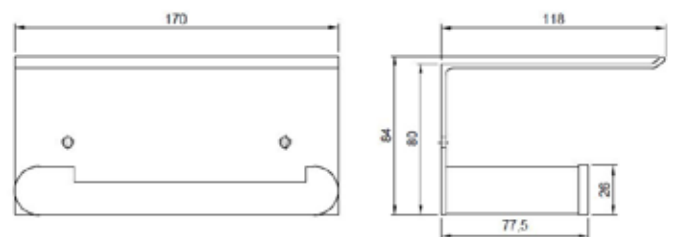

velo TOILET PAPER ROLL WITH SHELF

- Toilet paper roll made of aluminium with shelf function. Also available in brush gold finish (VELO 16228.G).
- Durability and resistance.
- Suitable for public environments and high frequency of use.
- Black finish.

velo TECHNICAL DATA

- Made of aluminium , black finish.
- Top cover shelf function.
- Dimensions: 80 height x 170 width x 118 depth (mm).
- Stainless steel fixing material included

SUGGESTED TEXT FOR PRESCRIPTION

VELO toilet paper roll with shelf, made of aluminium , black finish.
Dimensions: 80 height x 170 width x 118 depth (mm).

velo TECHNICAL DRAWING

DIMENSIONS IN mm

Related Products

16225.N	16221.N	16223.N	16231.N	