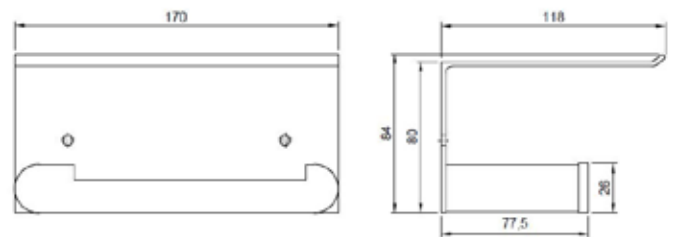

### VELO TOILET PAPER ROLL WITH SHELF

- Toilet paper roll made of aluminium with shelf function. Also available in black finish (VELO 16228.N).
- Durability and resistance.
- Suitable for public environments and high frequency of use.
- Brushed gold finish.

### VELO TECHNICAL DATA

- Made of aluminium , brushed gold finish.
- Top cover shelf function.
- Dimensions: 80 height x 170 width x 118 depth (mm).
- Stainless steel fixing material included

### SUGGESTED TEXT FOR PRESCRIPTION

VELO toilet paper roll with shelf, made of aluminium , brushed gold finish.  
Dimensions: 80 height x 170 width x 118 depth (mm).

### VELO TECHNICAL DRAWING

DIMENSIONS IN mm