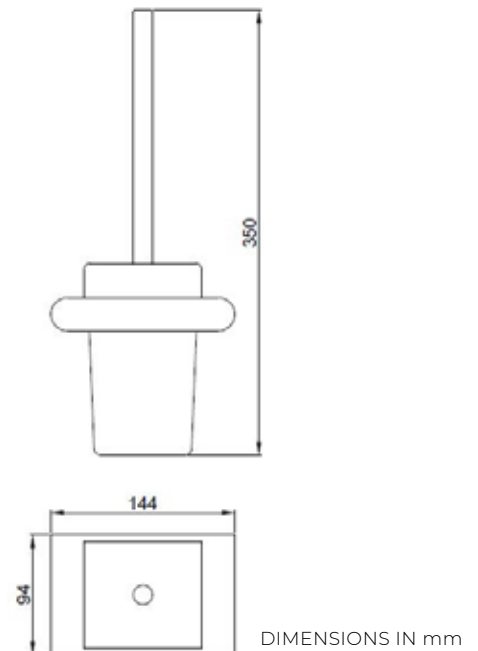

## VELO TOILET BRUSH

- Toilet brush made of aluminium wall support, wall support. Also available in brushed gold finish (VELO 16227.G).
- Durability and resistance.
- Suitable for public environments and high frequency of use.
- Black finish.

## VELO TECHNICAL DATA

- Made of aluminium , black finish.
- Dimensions: 350 height x 144 width x 94 depth (mm).
- Stainless steel fixing material included. Hidden fixation.
- Threaded fixing system to the wall by means of a plate.

## SUGGESTED TEXT FOR PRESCRIPTION

VELO toilet brush with wall support, made of aluminium, black finish.  
Dimensions: 350 height x 144 width x 94 depth (mm).