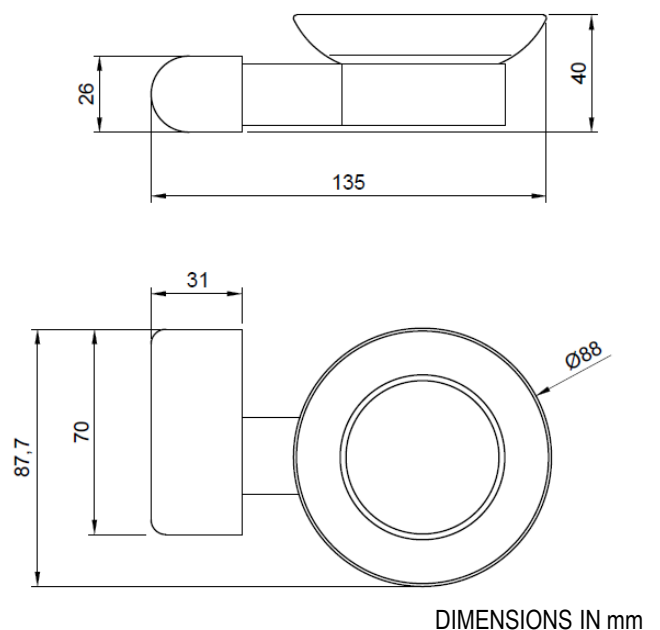

TECHNICAL DATA

- Made of aluminium, brushed gold finish.
- Dimensions: 40 height x 135 width x 87,7 depth (mm).
- Stainless steel fixing material included. Hidden fixation.
- Threaded fixing system to the wall by means of a plate.

SUGGESTED TEXT FOR PRESCRIPTION

NOFER soap dish, made of aluminium, brushed gold finish.
Dimensions: 40 height x 135 width x 87,7 depth (mm).

TECHNICAL DRAWING

NOFER S.L.
Ctra. Laureà Miró, 385-387
08980 · Sant Feliu de Llobregat (Barcelona)
Tel +34 934 742 423 · Fax +34 934 743 548
nofer@nofer.com · www.nofer.com