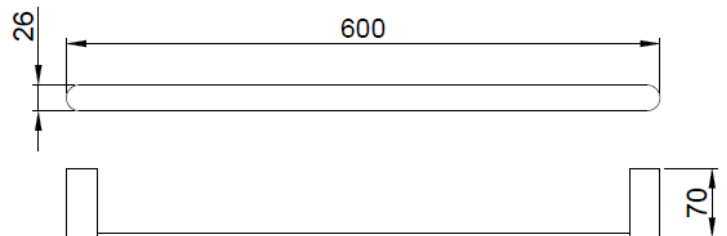

TECHNICAL DATA

- Made of aluminium, black finish.
- Dimensions: 26 height x 600 width x 70 depth (mm).
- Stainless steel fixing material included. Hidden fixation.
- Threaded fixing system to the wall by means of a plate.

SUGGESTED TEXT FOR PRESCRIPTION

NOFER towel rail, made of aluminium, black finish. Dimensions: 26 height x 600 width x 70 depth (mm).

TECHNICAL DRAWING

DIMENSIONS IN mm

NOFER S.L.
 Ctra. Laureà Miró, 385-387
 08980 · Sant Feliu de Llobregat (Barcelona)
 Tel +34 934 742 423 · Fax +34 934 743 548
 nofer@nofer.com · www.nofer.com