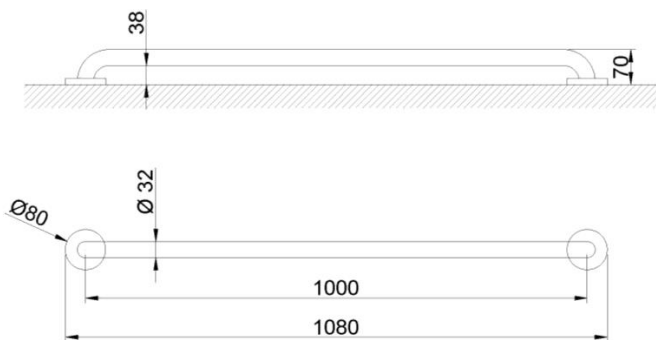

STRAIGHT GRAB BAR

- Straight grab bar to fix to wall.
- Recommended for use in bathrooms, WC and showers.
- Suitable for bathrooms adapted to disabled.
- Stainless steel satin finish. Also available in white Nylon finish (VELO 15054.100.W) and polish finish (VELO 15054.100.B).

TECHNICAL DATA

- Made of Stainless Steel AISI 304.
- Two fixing points.
- Length: 1000 mm.
- Distance from bar to wall: 38 mm.
- Ø 32 mm tube grab. Steel thickness: 1,5 mm.
- Recommended installation height: 70-75 cm from floor.
- Maintenance: stainless steel needs maintenance because dust can eventually damage the chromium (Cr) content in stainless steel. We recommend monthly cleaning with a stainless steel special cleaner.

TECHNICAL DRAWING

DIMENSIONS IN mm

SUGGESTED TEXT FOR PRESCRIPTION

Straight grab bar VELO to fix to wall. In AISI 304 stainless steel. Length: 1000 mm. Ø 32 mm tube grab. Steel thickness: 1,5 mm.

Related Products