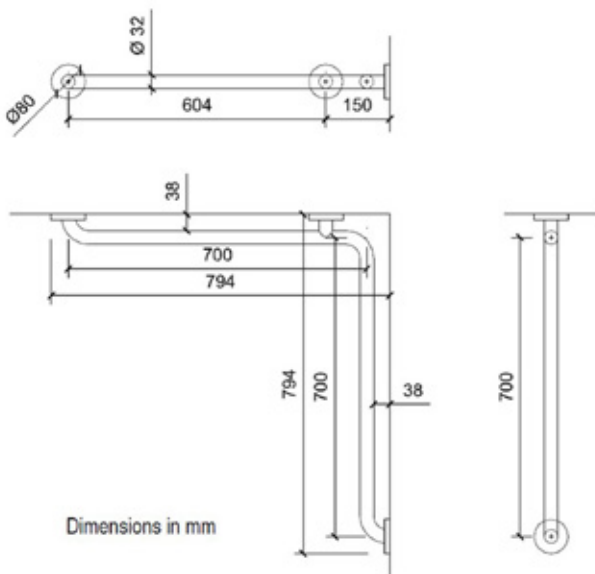

STRAIGHT GRAB BAR TO FIX TO THE CORNER OF THE WALL

- Straight grab bar to fix to the corner of the wall.
- Suitable for support in showers.
- Three anchor points in 90°, AISI 304 stainless steel.
- Designed for adapted WC for disabled people.
- Stainless steel satin finish. Also available in white Nylon finish (VELO 15052.W) and polish (VELO 15052.B).

TECHNICAL DATA

- Manufactured in AISI 304 stainless steel.
- Sizes: 700 mm long.
- Maximum sizes: 794 mm x 794 mm.
- Bars \varnothing 32 x 1.5 mm.
- Maintenance: Stainless steel needs maintenance because dust can eventually damage the chrome in stainless steel. We recommend monthly cleaning with our special product.
- Fixing height recommended 70-75 cm from the floor.
- Fixing materials included.

TECHNICAL DRAWING

SUGGESTED TEXT FOR PRESCRIPTION

VELO Straight grab bar or similar, in AISI 304 stainless steel. Three anchor points in 90°. Sizes: 700 mm long. Maximum sizes: 794 mm x 794 mm. Bars \varnothing 32 x 1.5 mm.