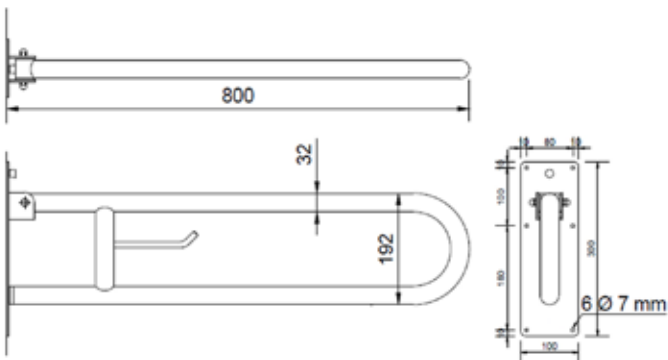

## velo SWING-UP GRAB BAR

- Wall mounted swing-up grab bar.
- Suitable for support next to wash basins, toilets, showers and bathtubs.
- Specially designed for accessible environment.
- Stainless steel satin finished.

## velo TECHNICAL DATA

- Made of AISI 304 stainless steel satin finished.
- Length: 800 mm.
- Wall fixing flange dimension: 300 x 100 mm.
- Bars  $\varnothing$  32 mm.
- With brake.
- Without paper roll holder.
- Recommended installation high: 70 - 75 cm from top bar to finished floor.
- Stainless steel fixations included.
- Non conductive kit included.

## velo TECHNICAL DRAWING

Dimensions in mm

## SUGGESTED TEXT FOR PRESCRIPTION

Swing-up grab bar VELO or similar, in AISI 304 stainless steel satin finished. With brake.  
Length: 800 mm, bars  $\varnothing$  32 mm.