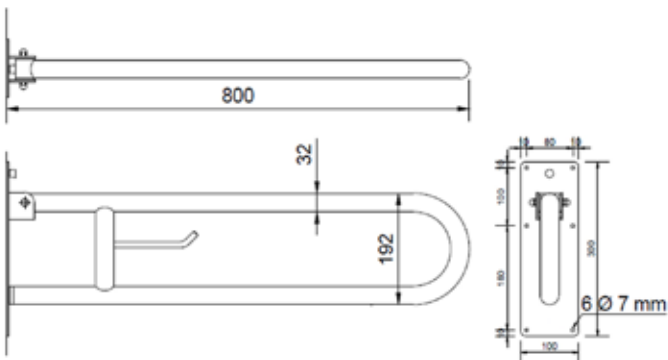

## velo SWING-UP GRAB BAR

- Wall mounted swing-up grab bar.
- Suitable for support next to wash basins, toilets, showers and bathtubs.
- Specially designed for accessible environment.
- Stainless steel satin finished.

## velo TECHNICAL DATA

- Made of AISI 304 stainless steel.
- Length: 800 mm.
- Wall fixing flange dimension: 300 x 100 mm.
- Bars  $\varnothing$  32 mm.
- With brake and paper holder.
- Recommended installation high: 70 - 75 cm from top bar to finished floor.
- Stainless steel fixations included.
- Non conductive kit included.

## velo TECHNICAL DRAWING

Dimensions in mm

## SUGGESTED TEXT FOR PRESCRIPTION

Swing-up grab bar VELO or similar, in AISI 304 stainless steel satin finished. With brake and paper holder.  
Length: 800 mm, bars  $\varnothing$  32 mm.