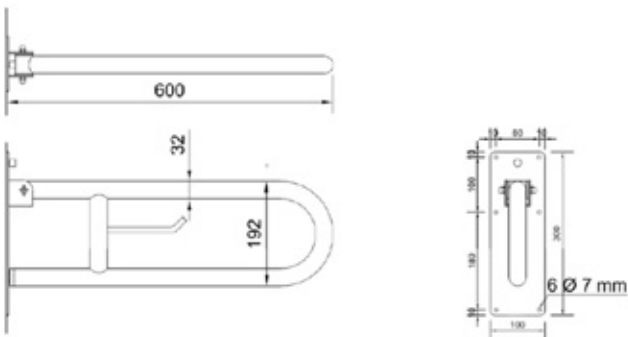

velo SWING-UP GRAB BAR

- Wall mounted swing-up grab bar.
- Suitable for support next to wash basins, toilets, showers and bathtubs.
- Specially designed for accessible environment. .
- Satin finished stainless steel.

velo TECHNICAL DATA

- Made of AISI 304 stainless steel.
- Length: 600 mm.
- Wall fixing flange dimension: 300 x 100 mm.
- Bars Ø 32 mm.
- With brake and paper holder.
- Recommended installation high: 70 - 75 cm from top bar to finished floor.
- Stainless steel fixations included.
- Non conductive kit included.

velo TECHNICAL DRAWING

Dimensions in mm

SUGGESTED TEXT FOR PRESCRIPTION

Swing-up grab bar VELO or similar, in AISI 304 satin finished stainless steel. With brake and paper holder.
Length: 600 mm, bars Ø 32 mm.