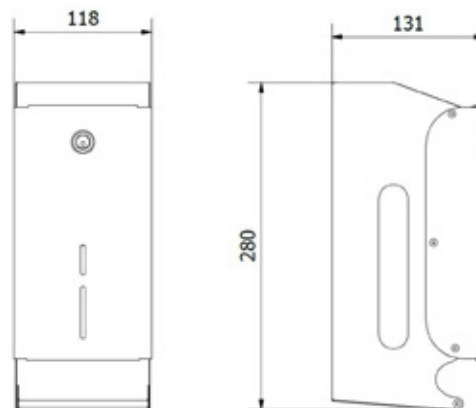

velo DOUBLE TOILET ROLL DISPENSER

- Toilet roll dispenser in stainless steel.
- Suitable for 2 toilet rolls.
- To fix to wall.
- Content viewer.
- Frontal refilling. With security lock and key included.
- Durability and resistance to dust and corrosion.
- Stainless steel white epoxy finish.

velo TECHNICAL DATA

- Made of stainless steel.
- Dimensions: 280 height x 118 width x 131 depth (mm).
- Consumable: domestic toilet rolls (Ø 100 mm).
- Includes mounting components.
- Maintenance: stainless steel needs maintenance because dust can eventually damage the chrome in stainless steel. We recommend monthly cleaning with our special product.

SUGGESTED TEXT FOR PRESCRIPTION

Toilet roll dispenser VELO, in stainless steel to fix to wall. Suitable for 2 domestic toilet rolls. With content viewer and security lock. Dimensions: 280 height x 118 width x 131 depth (mm).

velo TECHNICAL DRAWING

DIMENSIONS IN mm

Related Products

05015.S

05025.B

05105.S

05107.S

05202.S