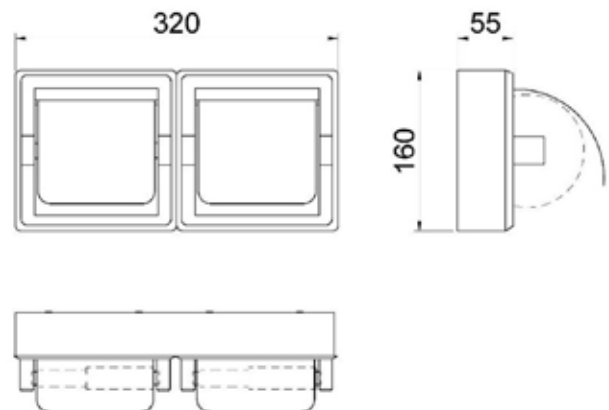

DOUBLE TOILET PAPER DISPENSER

CODE 05008.B

DOUBLE TOILET PAPER DISPENSER

- Wall mounted double toilet paper dispenser.
- Made in stainless steel.
- Polish finished.
- Suitable for two toilet domestic rolls use.
- Durability and resistance against rust and corrosion.

TECHNICAL DATA

- Made in stainless steel AISI 304 (roller made in aluminium).
- Dimensions: 160 height x 320 width x 55 depth (mm).
- Toilet roll: domestic use.
- Fixing material included.
- Maintenance: stainless steel needs maintenance because dust can eventually damage the chromium (Cr) content in stainless steel. We recommend monthly cleaning with a stainless steel special cleaner.

SUGGESTED TEXT FOR PRESCRIPTION

VELO wall mounted double toilet paper dispenser, made in stainless steel AISI 304. Roller made in aluminium.
Dimensions: 160 height x 320 width x 55 depth (mm).

TECHNICAL DRAWING

DIMENSIONS IN mm

Velo Hand Dryers
Suite 1A Level 2
802-808 Pacific Highway
Gordon NSW 2072
www.velohanddryers.com.au
sales@velohanddryers.com.au

Related Products

05007.B	05015.S	05101.B	05105.B	05107.B	05109.S