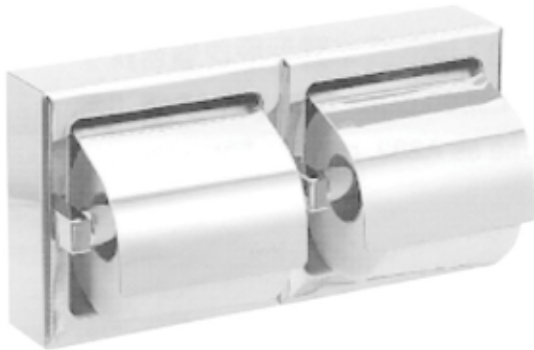

DOUBLE TOILET PAPER DISPENSER

CODE 05008.B

DOUBLE TOILET PAPER DISPENSER

- Wall mounted double toilet paper dispenser.
- Made in stainless steel.
- Polish finished.
- Suitable for two toilet domestic rolls use.
- Durability and resistance against rust and corrosion.

TECHNICAL DATA

- Made in stainless steel AISI 304 (roller made in aluminium).
- Dimensions: 160 height x 320 width x 55 depth (mm).
- Toilet roll: domestic use.
- Fixing material included.
- Maintenance: stainless steel needs maintenance because dust can eventually damage the chromium (Cr) content in stainless steel. We recommend monthly cleaning with a stainless steel special cleaner.

SUGGESTED TEXT FOR PRESCRIPTION

VELO wall mounted double toilet paper dispenser, made in stainless steel AISI 304. Roller made in aluminium.
Dimensions: 160 height x 320 width x 55 depth (mm).

TECHNICAL DRAWING