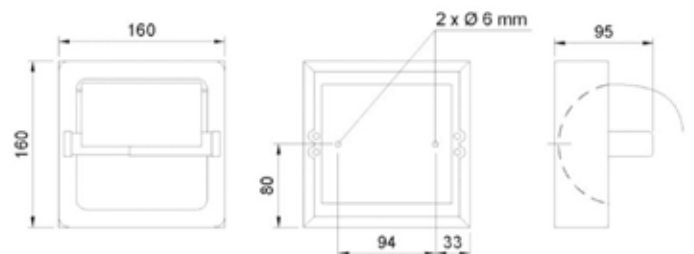

VELO TOILET PAPER DISPENSER

- Wall mounted toilet paper dispenser.
- Made in stainless steel.
- Suitable for one toilet roll of domestic use.
- Durability and resistance to corrosion.
- Satin finish also available in polish , VELO 05007.B).

VELO TECHNICAL DATA

- Made in Stainless Steel AISI 304.
- Dimensions : 160 height x 160 width x 95 Depth (mm).
- Toilet roll: domestic use.

SUGGESTED TEXT FOR PRESCRIPTION

Toilet paper dispenser VELO, made in stainless steel , wall mounted .
Dimensions : 160 height x 160 width x 95 Depth (mm).

VELO TECHNICAL DRAWING

DIMENSIONS IN mm

Related Products

05015.S	05101.B	05105.B	05107.B	05109.S	05213.S