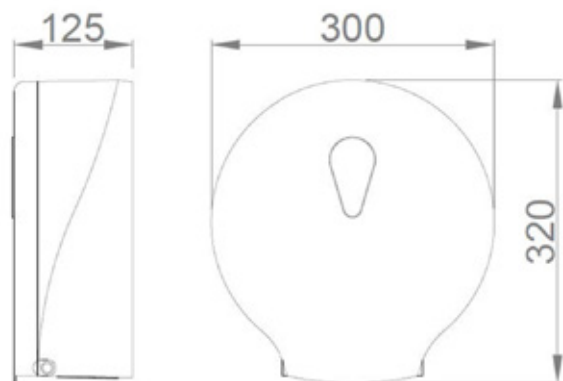

velo TOILET PAPER DISPENSER

- Paper towel dispenser.
- Surface mounted.
- Security lock with key included.
- Front content viewer.

velo TECHNICAL DATA

- Made in black ABS and transparent SAN content viewer.
- Consumable : VELO 06001.
- Capacity : 400 m paper roll
- Dimensions : 320 height x 300 width x 125 depth (mm).
- Weight (empty): 885 g.

SUGGESTED TEXT FOR PRESCRIPTION

VELO black ABS and transparent SAN toilet paper dispenser, surface mounted.
Capacity: 280 mm , 400 m paper roll.
Dimensions: 320 height x 300 width x 125 depth (mm).

velo TECHNICAL DRAWING

DIMENSIONS IN mm

Related Products

05001.W	05001.XL.S	05005.T			