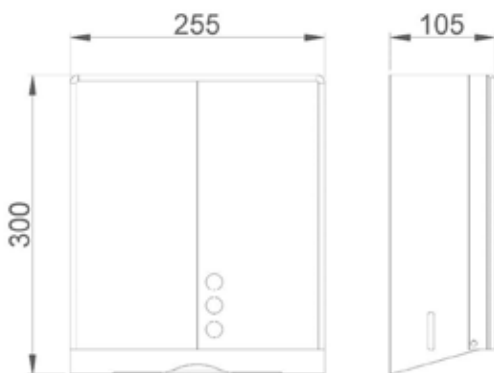

velo PAPER TOWEL DISPENSER

- Dispenser paper towel in stainless steel to fix to the wall.
- Frontal cover for an easy paper refilling.
- Made of stainless steel black finish. Also available in satin finish (VELO 04046.S), gloss finish (VELO 04046.B) and other colors.
- Suitable folded or crimped towels (zig zag).
- Durability and resistance to corrosion.
- With content viewers on the sides.
- With lock and security key.
- Exit with anti tear protection of towels.

velo TECHNICAL DATA

- Made of AISI 304 stainless steel, black finish.
- Dimensions: 300 height x 255 width x 105 depth (mm).
- Consumable: paper box cod. 06009.E.
- Capacity: 450 towels.
- Maintenance: stainless steel needs maintenance because dust can eventually damage the chromium (Cr) content in stainless steel. We recommend monthly cleaning with a stainless steel special cleaner.

velo TECHNICAL DRAWING

DIMENSIONS IN mm

SUGGESTED TEXT FOR PRESCRIPTION

VELO paper towel dispenser in stainless steel AISI 304, black finish, frontal cover and wall mounted. Suitable for folded or crimped (zig zag) towels, with content viewers and security key. Dimensions: 300 height x 255 width x 105 depth (mm).