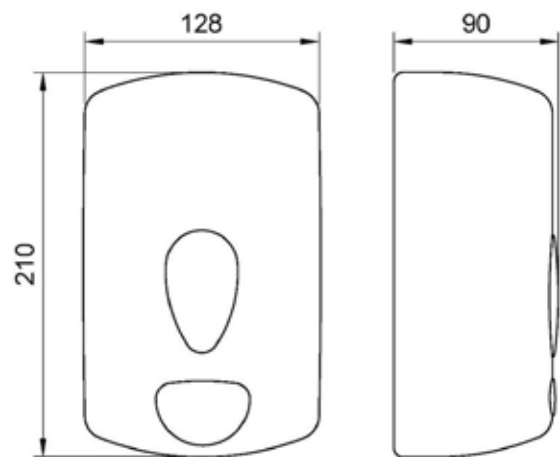

velo LIQUID SOAP DISPENSER

- Manual liquid soap dispenser.
- Surface mounted.
- Special key for refilling.
- White finishing and transparent content window.

velo TECHNICAL DATA

- Made in white ABS and transparent SAN content window.
- Capacity: 1000 ml.
- Dimensions: 210 height x 128 width x 90 depth (mm).
- Weight: 344 g.

SUGGESTED TEXT FOR PRESCRIPTION

VELO or similar, white ABS and transparent SAN manual soap dispenser. Surface mounted. Capacity: 1000 ml. Dimensions: 210 height x 128 width x 90 depth (mm).

velo TECHNICAL DRAWING

DIMENSIONS IN mm

Related Products

03050.S

03050.N

03038.W

03039.B