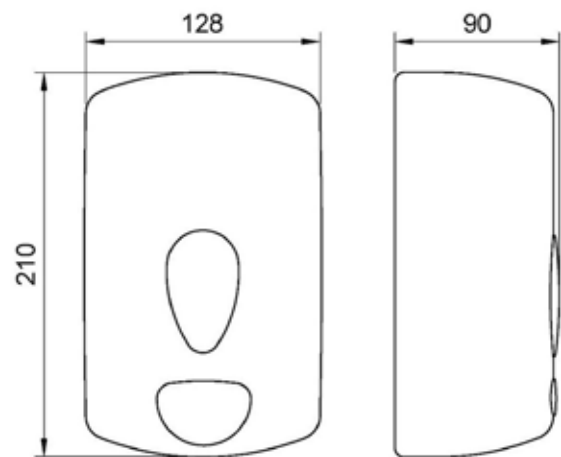

velo LIQUID SOAP DISPENSER

- Manual liquid soap dispenser.
- Surface mounted.
- Special key for refilling.
- Black finishing and transparent content window.

velo TECHNICAL DATA

- Made in black ABS and transparent SAN content window.
- Capacity: 1000 ml.
- Dimensions: 210 height x 128 width x 90 depth (mm).
- Weight: 344 g.

SUGGESTED TEXT FOR PRESCRIPTION

Soap dispenser VELO, manual operation, black color ABS and transparent SAN. Surface mounted. Capacity: 1000 ml. Dimensions: 210 height x 128 width x 90 depth (mm).

velo TECHNICAL DRAWING

DIMENSIONS IN mm

Related Products

03050.S	03050.N	03038.W	03039.B	