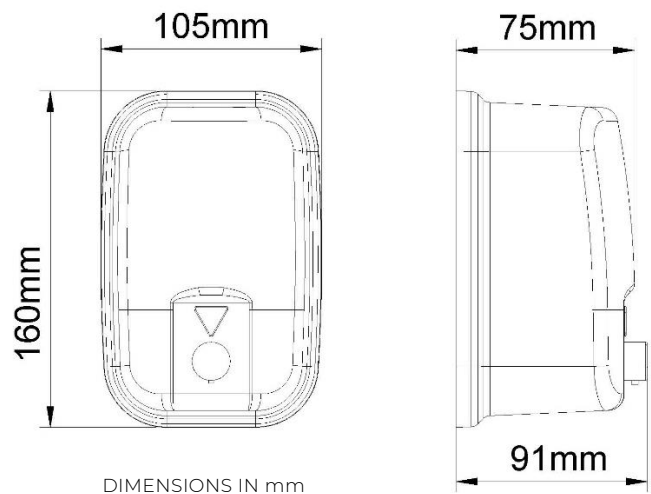

velo TECHNICAL DRAWING

Related Products

03033

03001.S

03013.S

03013.ABS

03030