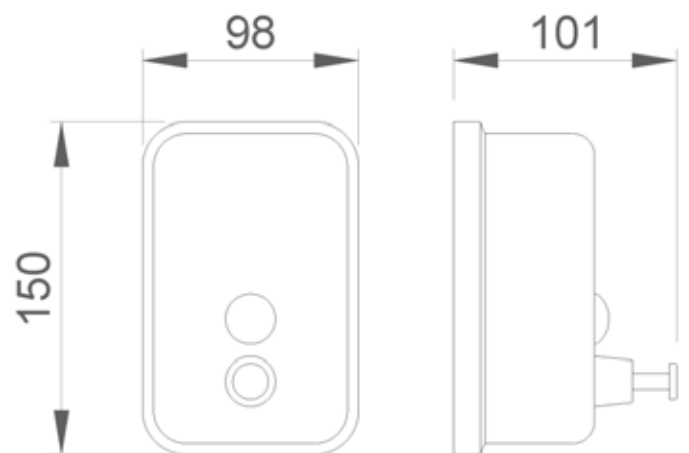

### VELO LIQUID SOAP DISPENSER

- Soap dispenser with push button for wall installation.
- Activation with push button.
- Suitable for public places.
- Stainless steel sheet housing gloss finish. Also available in satin finish (VELO 03001.06.S).
- Durability and resistance to corrosion.
- Robust, anti vandalism and manufactured without edges or sharp edges for safety in use.

### VELO TECHNICAL DATA

- Made of AISI 304 stainless steel gloss finished, one piece housing and 1 mm thickness.
- Capacity: 600 liters. Refillable.
- Anti vandalism visor with polycarbonate content.
- Dimensions: 150 height x 95 width x 101 depth (mm).
- Recommended height of installation on countertop: 120-200 mm.
- Suitable for all types of soaps (except surgical).
- Maintenance: stainless steel needs maintenance because dust can eventually damage the chromium (Cr) content in stainless steel. We recommend monthly cleaning with a stainless steel special cleaner.

### SUGGESTED TEXT FOR PRESCRIPTION

VELO liquid soap dispenser with activation by push button, wall installation, vertical, made of stainless steel AISI 304 gloss finish.  
With content viewer. Dimensions: 150 height x 98 width x 101 depth (mm). Capacity: 600 liters.

### VELO TECHNICAL DRAWING

DIMENSIONS IN mm